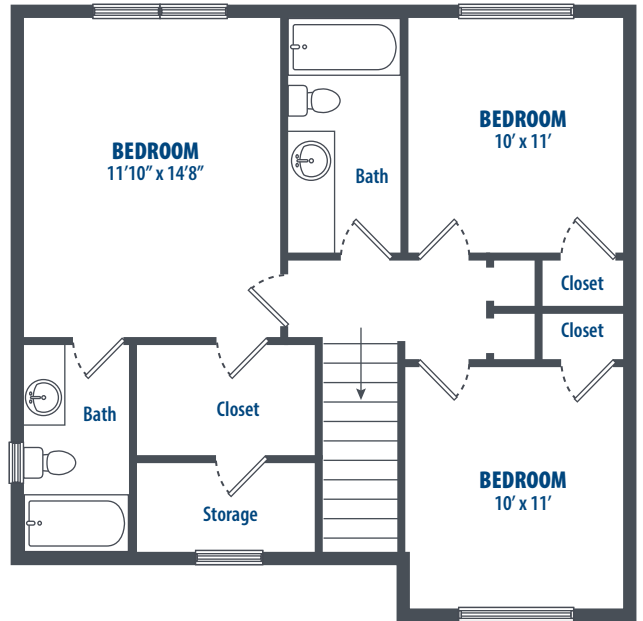

UNIT TYPE G

3 Bedroom | 2.5 Bath | 1808 Sq. Ft.*

5802 Kala Drive | Abilene, TX 79606 | Phone: 325-313-0200

**All square footage is approximate.*