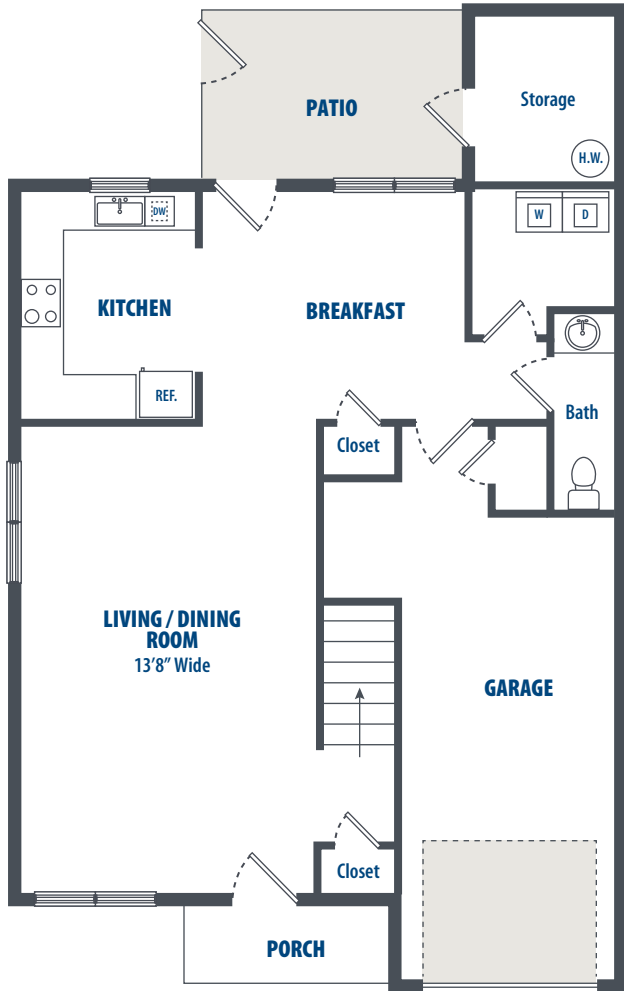

UNIT TYPE G

3 Bedroom | 2.5 Bath | 1808 Sq. Ft.*

5802 Kala Drive | Abilene, TX 79606 | Phone: (888) 449-1586

**All square footage is approximate.*