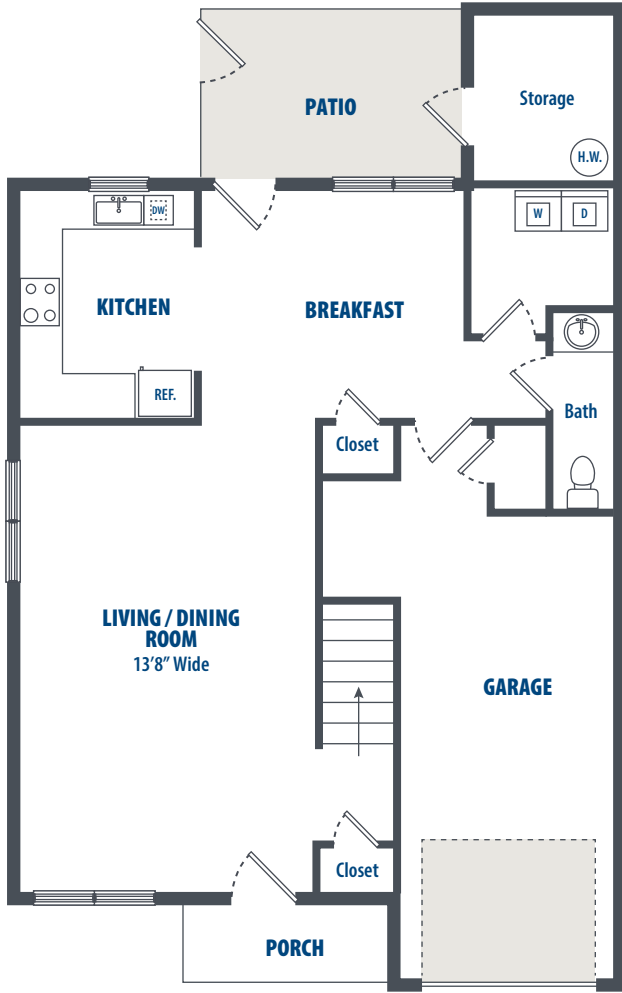

UNIT TYPE G

3 Bedroom | 2.5 Bath | 1808 Sq. Ft.*

5802 Kala Drive | Abilene, TX 79606 | Phone: 325-313-0200

**All square footage is approximate.*