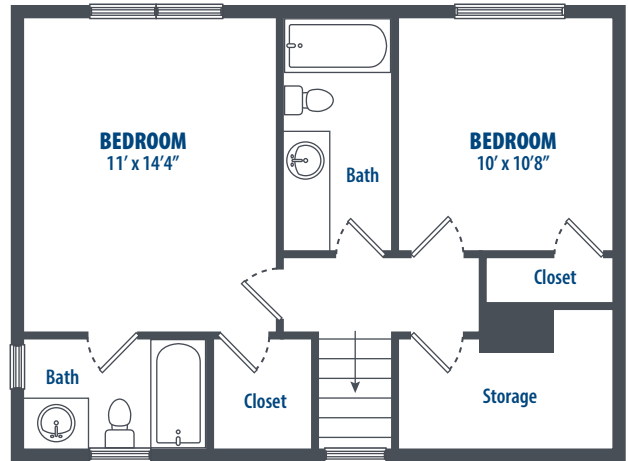

UNIT TYPE F

2 Bedroom | 2.5 Bath | 1644 Sq. Ft.*

5802 Kala Drive | Abilene, TX 79606 | Phone: 325-313-0200

**All square footage is approximate.*