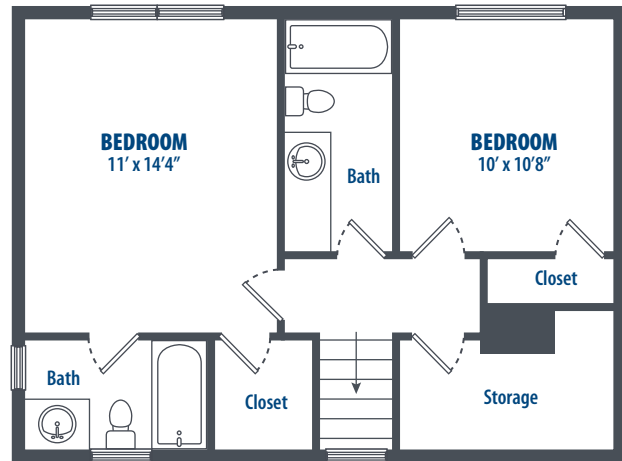

UNIT TYPE F

2 Bedroom | 2.5 Bath | 1644 Sq. Ft.*

5802 Kala Drive | Abilene, TX 79606 | Phone: (888) 449-1586

**All square footage is approximate.*