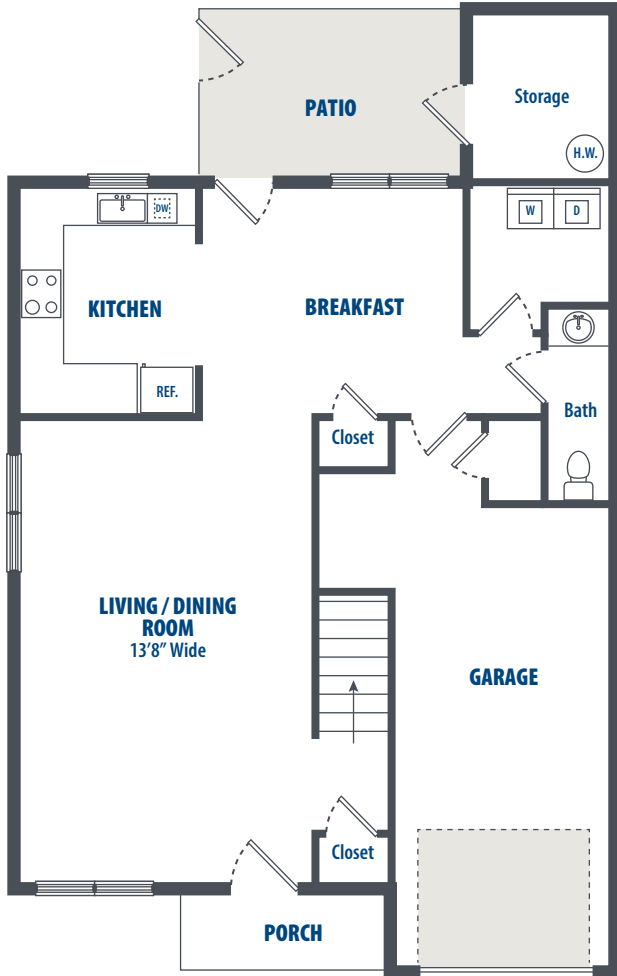

UNIT TYPE F

2 Bedroom | 2.5 Bath | 1644 Sq. Ft.*

5802 Kala Drive | Abilene, TX 79606 | Phone: 325-313-0200

**All square footage is approximate.*