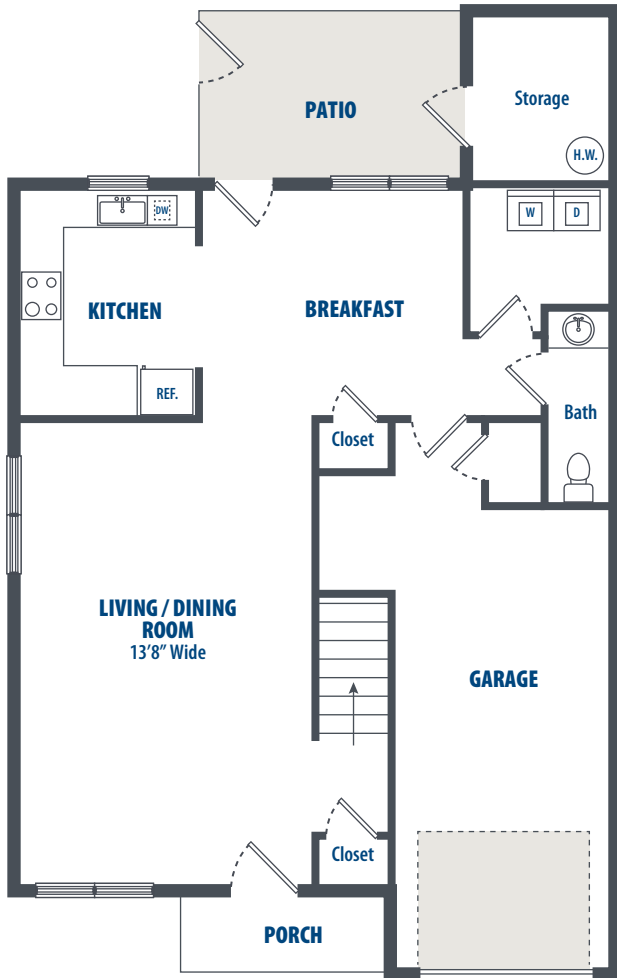

UNIT TYPE F

2 Bedroom | 2.5 Bath | 1644 Sq. Ft.*

5802 Kala Drive | Abilene, TX 79606 | Phone: (888) 449-1586

**All square footage is approximate.*