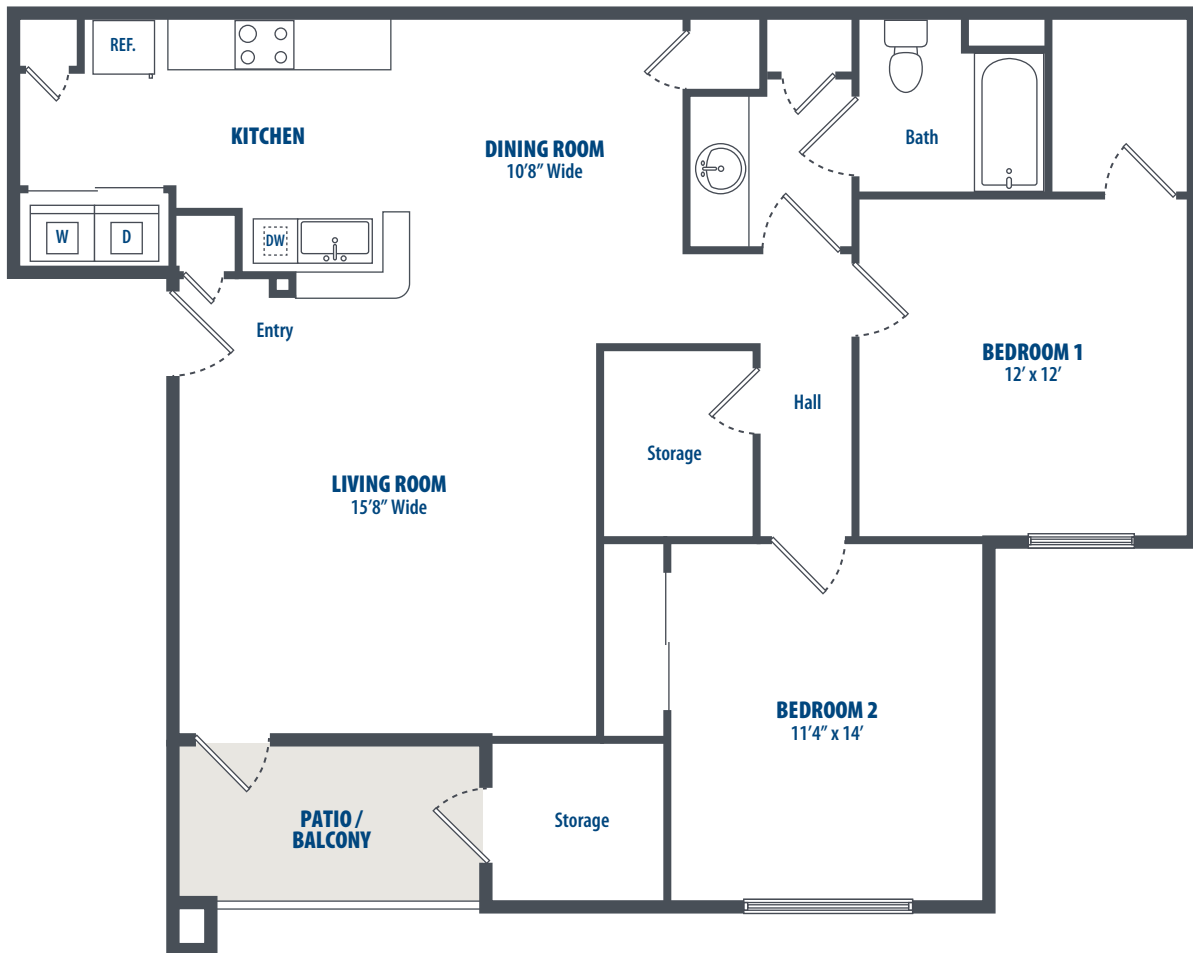

**UNIT TYPE A**

2 Bedroom | 1 Bath | 1169 Sq. Ft.\*

5802 Kala Drive | Abilene, TX 79606 | Phone: (888) 449-1586

*\*All square footage is approximate.*